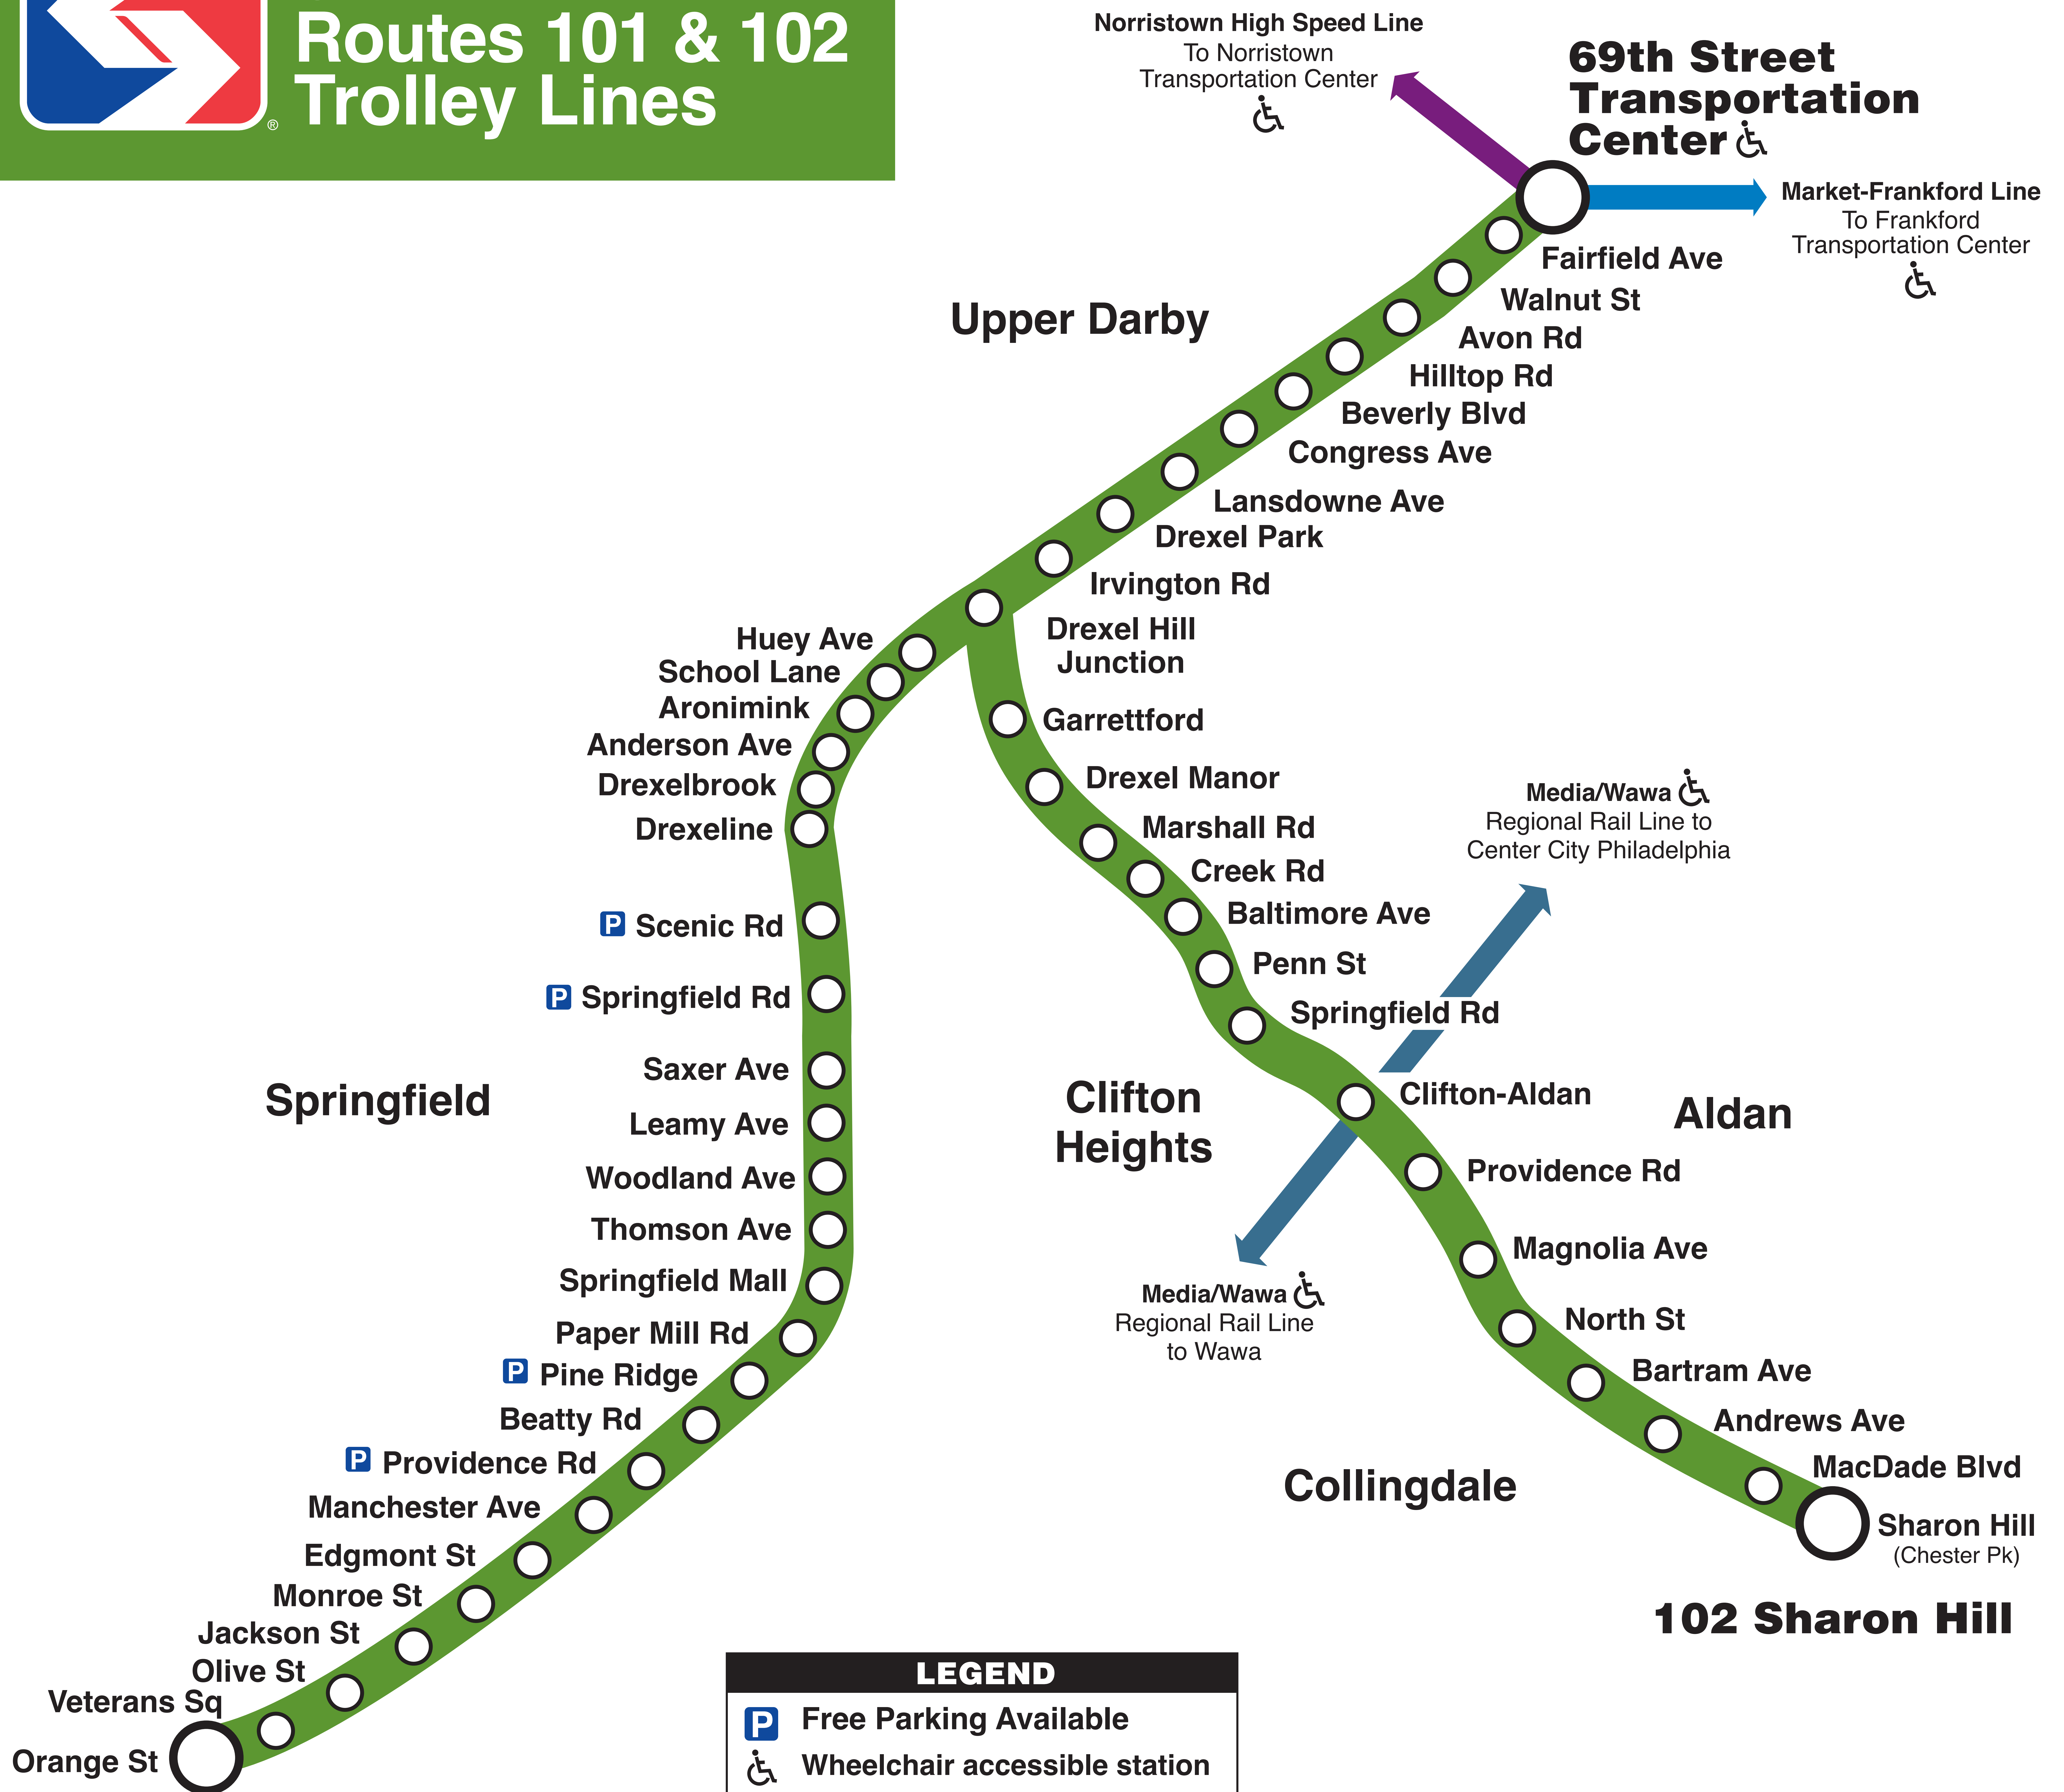

SEPTA Routes 101 & 102 Trolley Lines

LEGEND

- Free Parking Available
- Wheelchair accessible station

INFORMATION

Customer Service: 215-580-7800
 TDD/TTY: 215-580-7853
 Website: www.septa.org